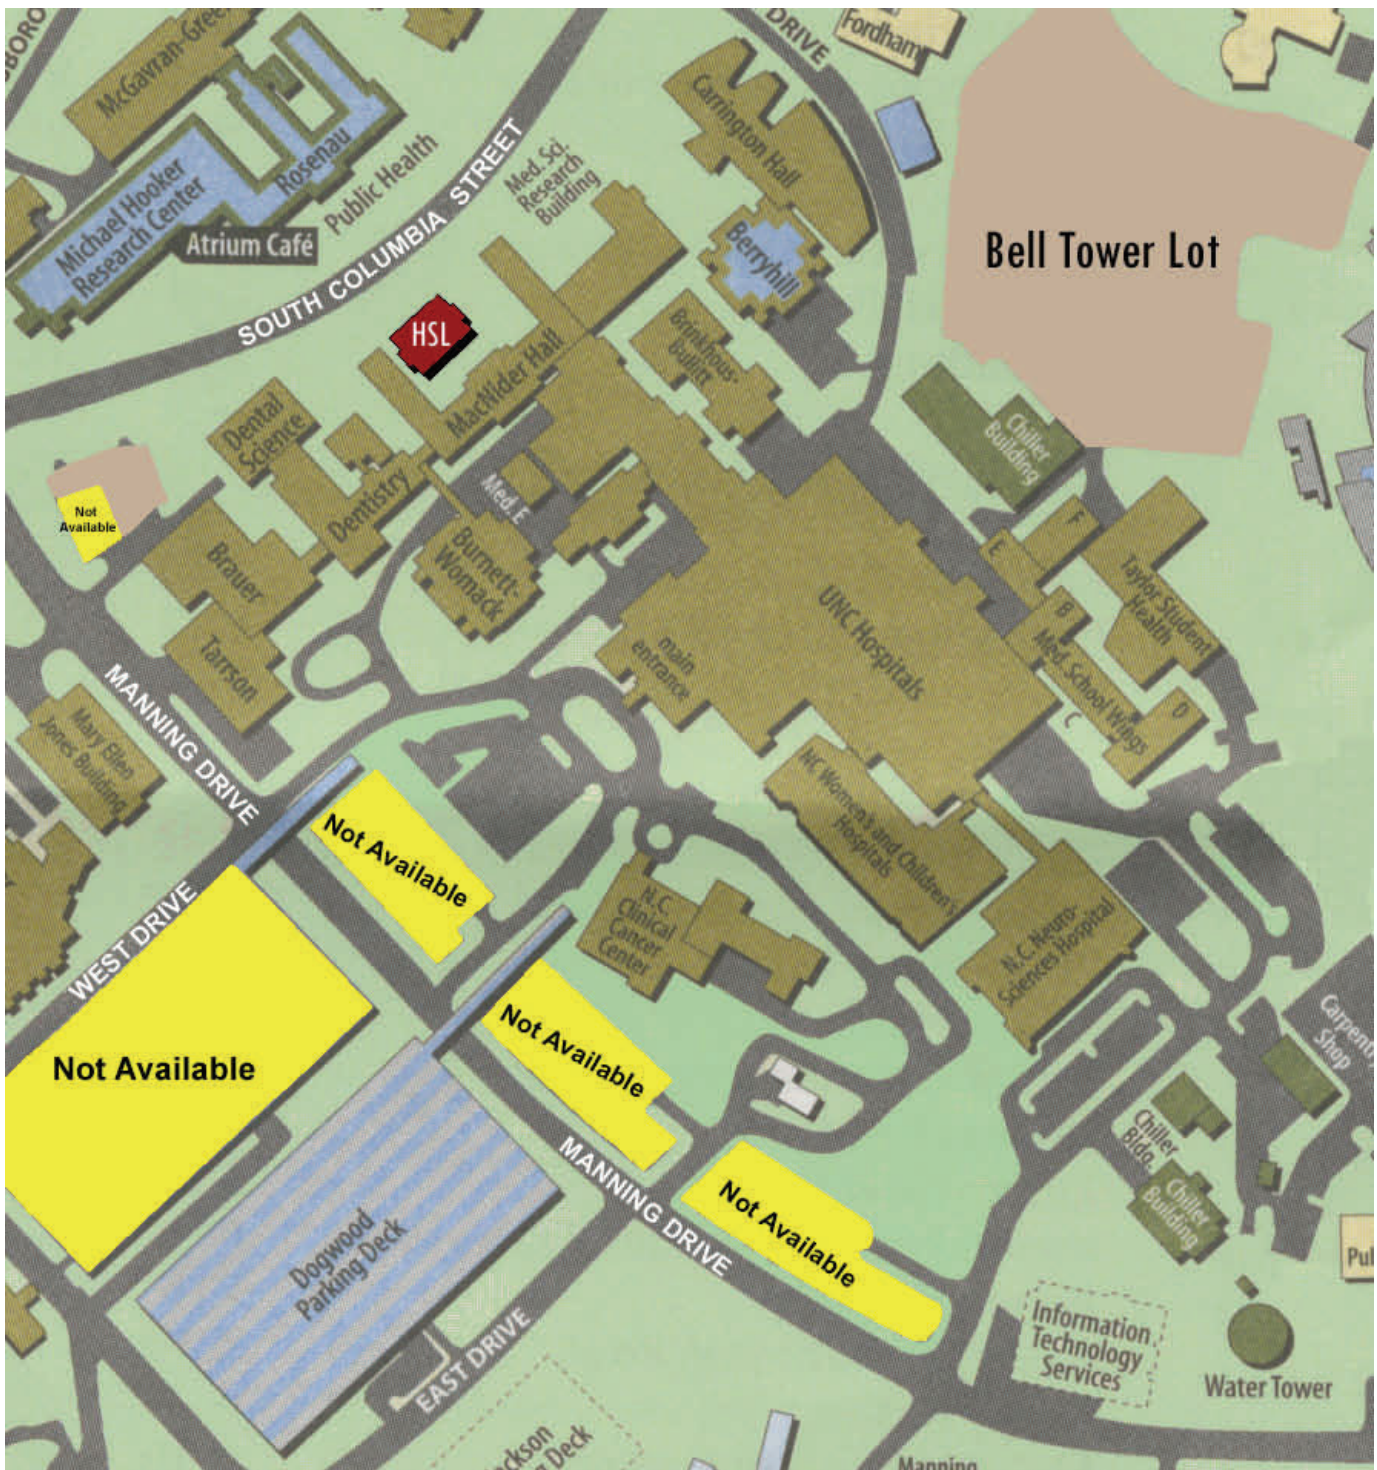

**Swain Lot**—This lot becomes a pay lot at 3pm on Sunday. If your car is still in the lot, you will be charged \$1.25 per hour after 3pm.

**Bell Tower Lot**—This larger lot is located near the Undergraduate Library [see following page]. Within walking distance to Hanes Hall.

**A searchable campus map can be found online at <http://maps.unc.edu/MapBook/Index.asp>**

**Sunday, June 11th Only**

Parking available around Undergraduate Library:

**Bell Tower Lot**—Large lot near Kenan Stadium.

**Stadium Drive Lot**—Parking along the sides of the drive. Limited spaces.

**Undergraduate Library Lot**—Just behind the Library. Very limited spaces available.

**Sunday, June 11th Only**

Parking available around the Health Sciences Library

**Bell Tower Lot**—Very large lot located on South Road.

**Dental School Lot**—Very small lot. Limited spaces.

**Dogwood Parking Deck**—Visitor parking deck for UNC Hospitals. Fee for parking \$1/hour to a maximum of \$6/day. Cash/Credit Cards accepted.