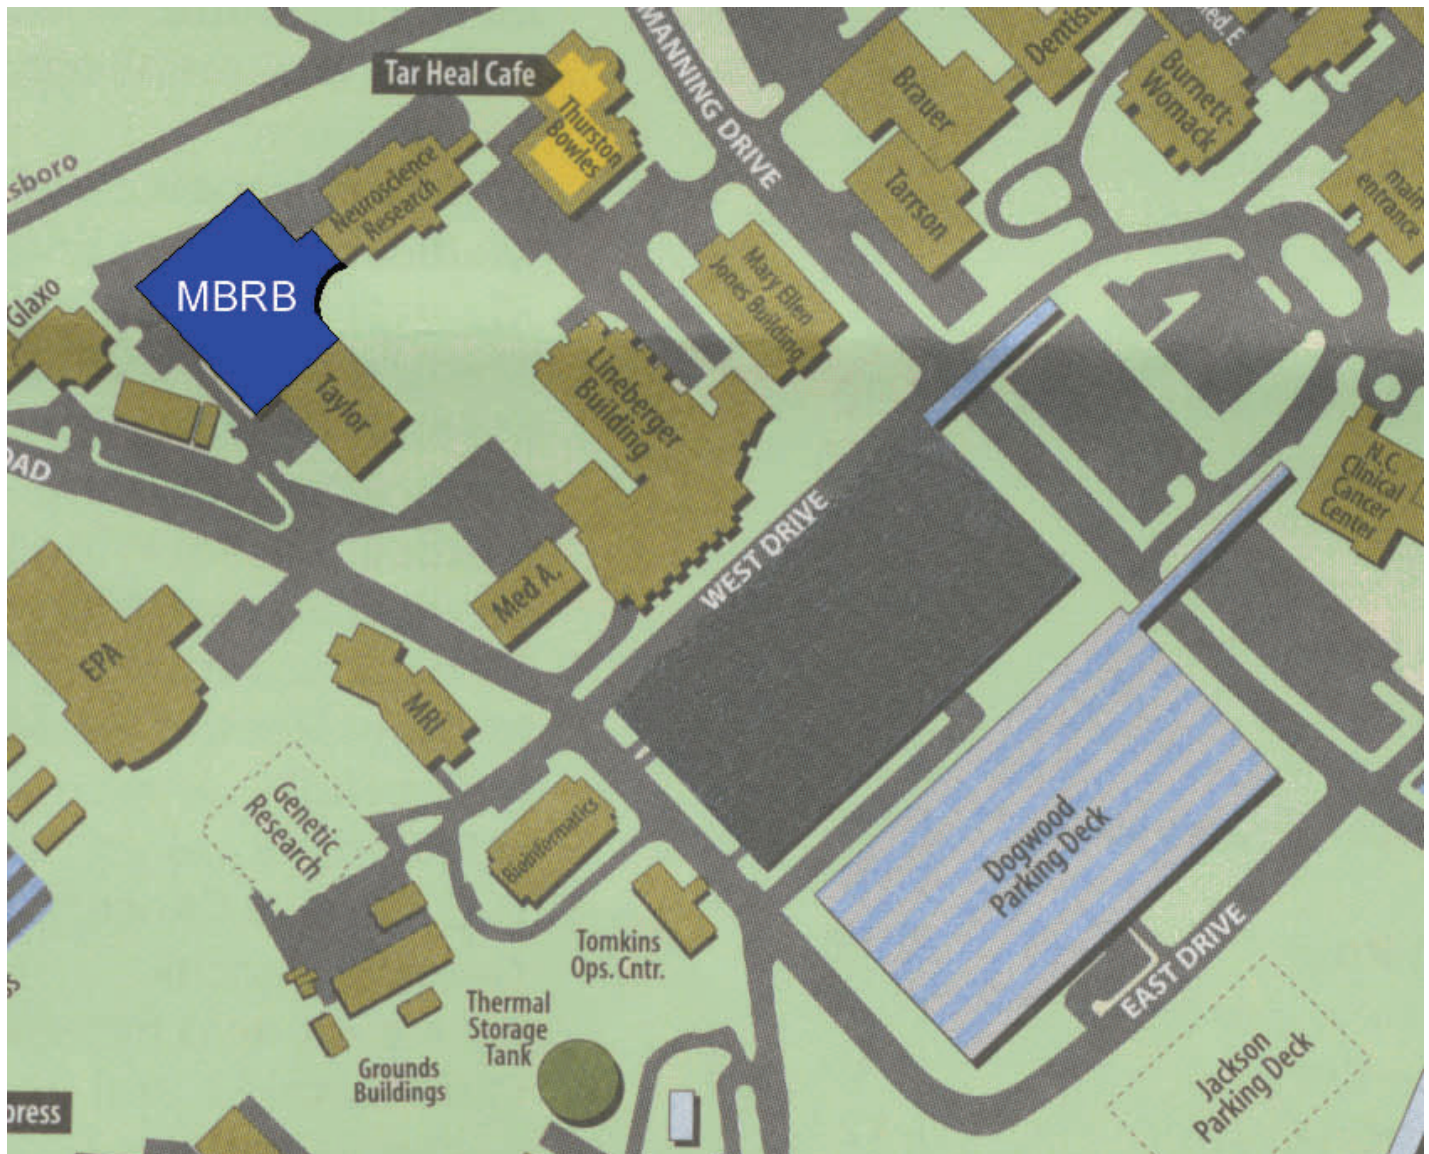

**A searchable campus map can be found online at <http://maps.unc.edu/MapBook/Index.asp>**

**Sunday, June 11th Only**

Parking available around Undergraduate Library:

**Bell Tower Lot**—Large lot near Kenan Stadium.

**Stadium Drive Lot**—Parking along the sides of the drive. Limited spaces.

**Undergraduate Library Lot**—Just behind the Library. Very limited spaces available.

**Sunday, June 11th Only**

Parking available around the Health Sciences Library

**Bell Tower Lot**—Very large lot located on South Road.

**Dental School Lot**—Very small lot. Limited spaces.

**Dogwood Parking Deck**—Visitor parking deck for UNC Hospitals. Fee for parking \$1/hour to a maximum of \$6/day. Cash/Credit Cards accepted.

Parking around the MBRB - Monday, June 12th to Wednesday, June 14th

**Dogwood Parking Deck**—Visitor parking deck for UNC Hospitals. Fee for parking \$1/hour to a maximum of \$6/day. Cash/Credit Cards accepted.